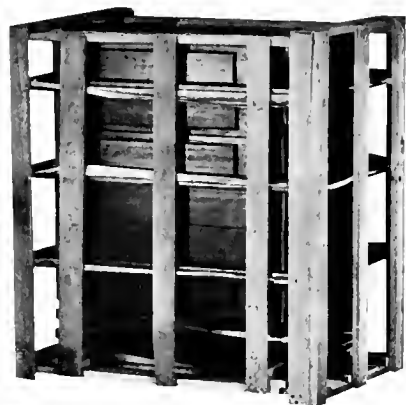

Library Table No. 525.

Maple, Imitation Quartered Oak, Golden and Weathered
28x48 in. Top. Weight 115 lbs. each.
Six per Crate, Weight 650 lbs.
Price $8.00.
(Crate of Six $7.50 each. All one color.)